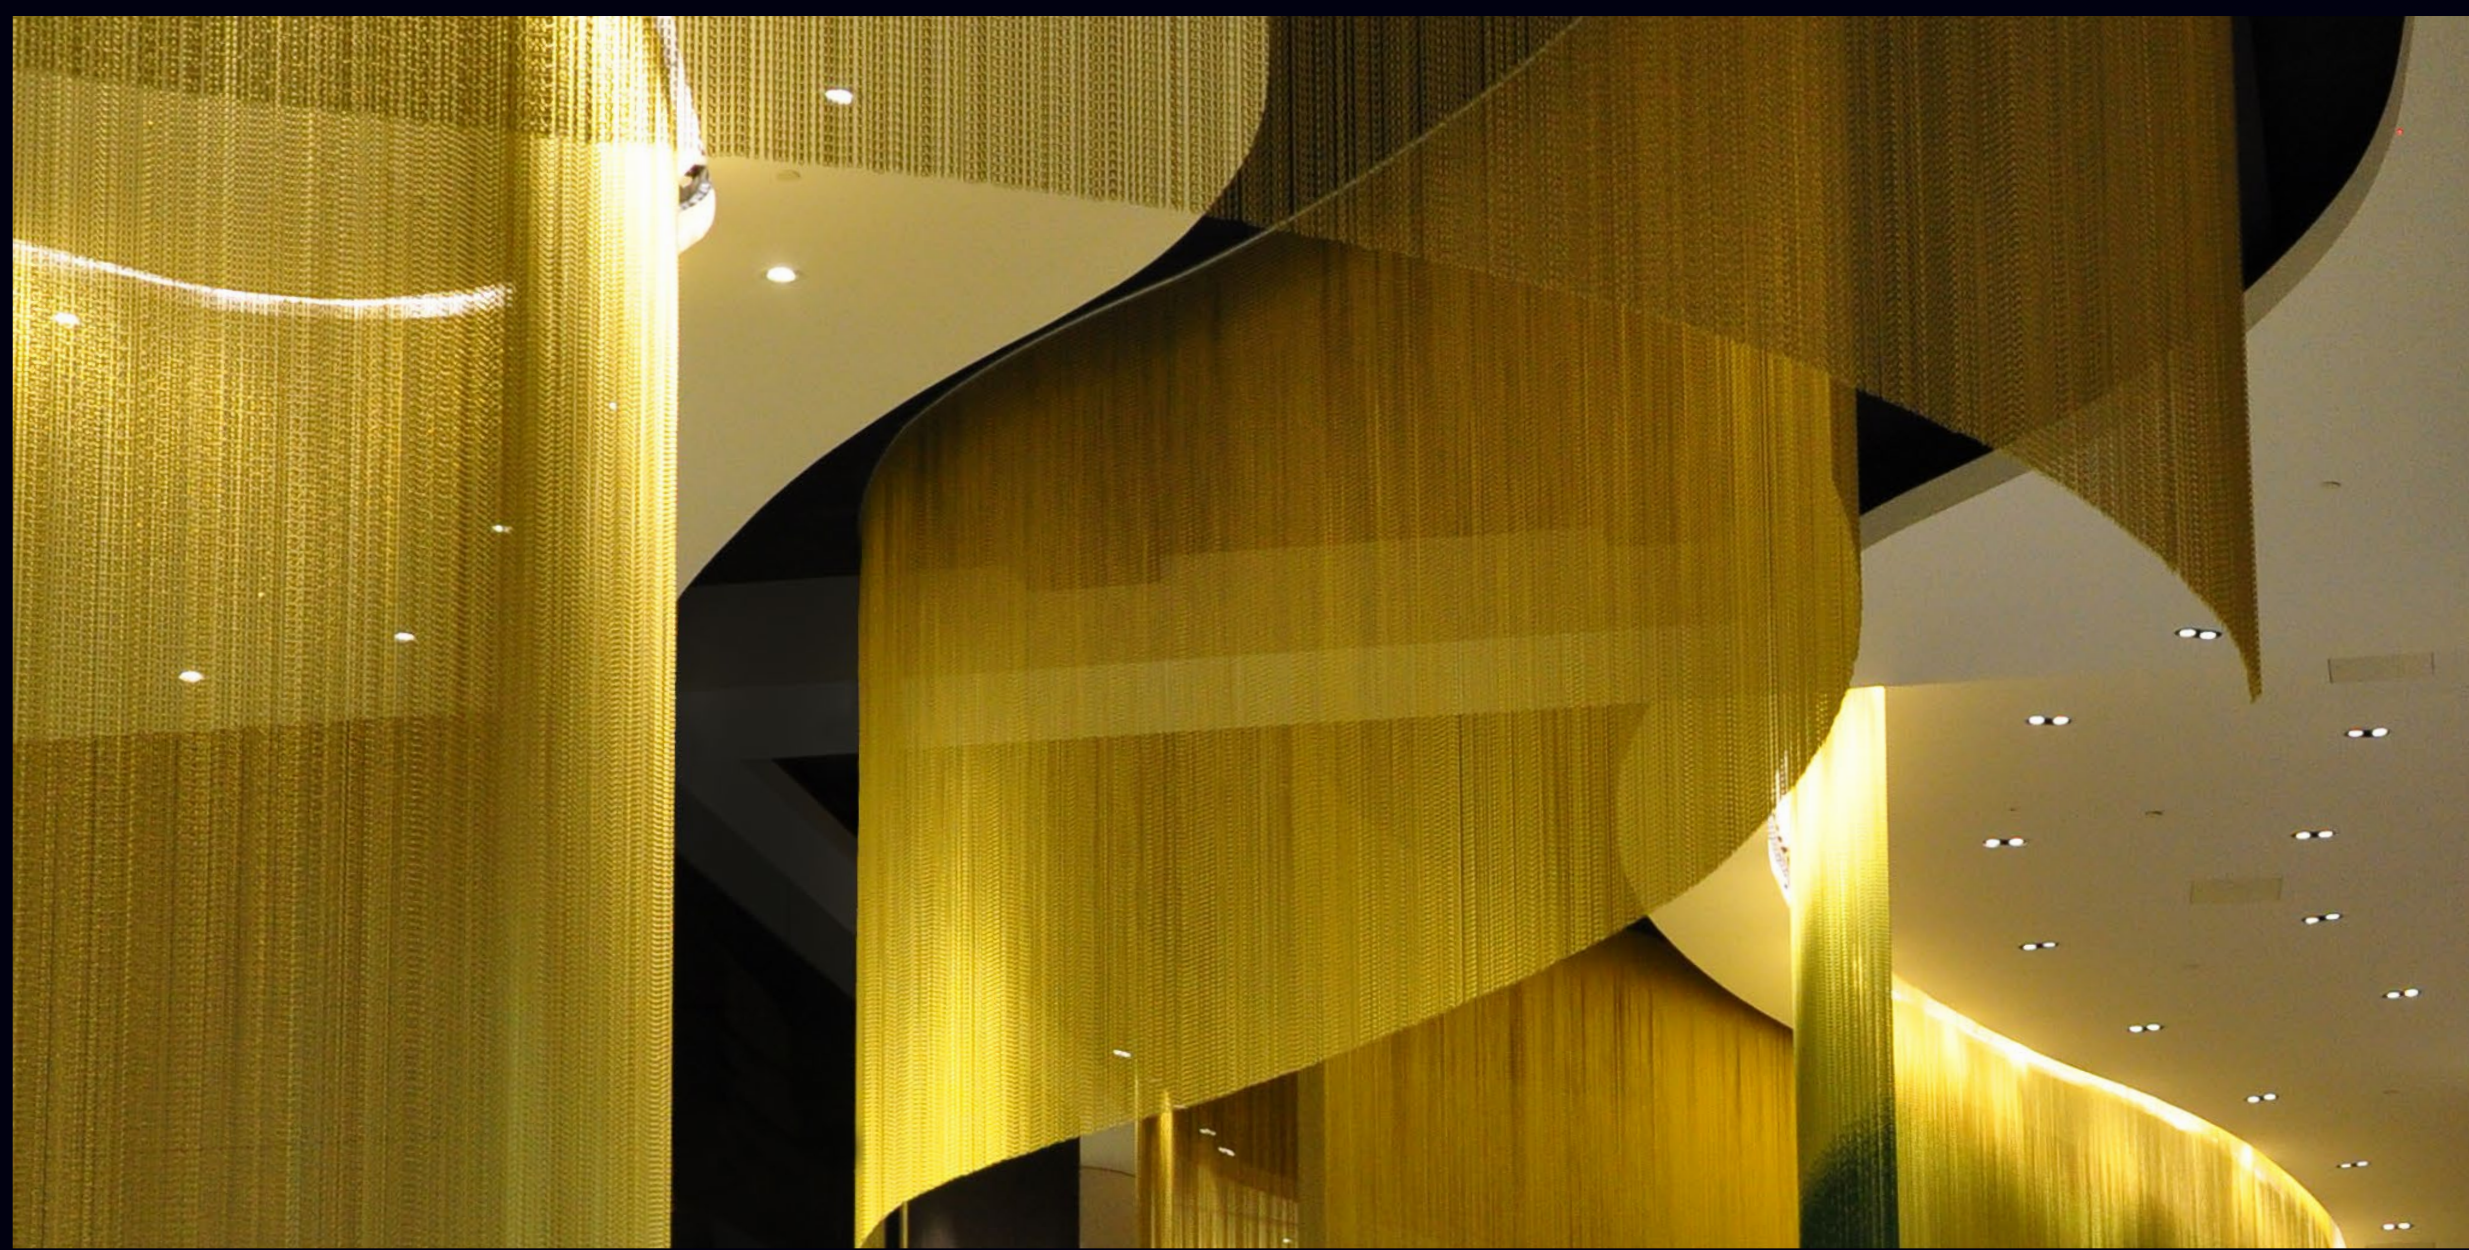

WestQuay Watermark, UK

WestQuay Watermark, UK
Lighting design by George Sexton Associates

The Radiant 3D LED Flex 40 System IP20 with 2 x high power LEDs with lenses per module provides indirect lighting, following the curved ceiling details of the Westquay Watermark mall. The 3-dimensionally flexible, hand-bendable system with high-power Cree XPE LEDs and elliptical Ledil lenses provides a graze of light down the hanging chain curtains. The system can be run at up to 50 Watts per Mtr providing 5,500 lumens per mtr. Anti-glare snoots with single louvre blades ensure excellent visual comfort.

3D LED Flex 40 IP20
2 x high power LEDs with lenses and 2-blade anti-glare louvre per module
Modular, 3D Flexible, interior, LED linear lighting system
Up to 5,500 Lumens per Mtr.