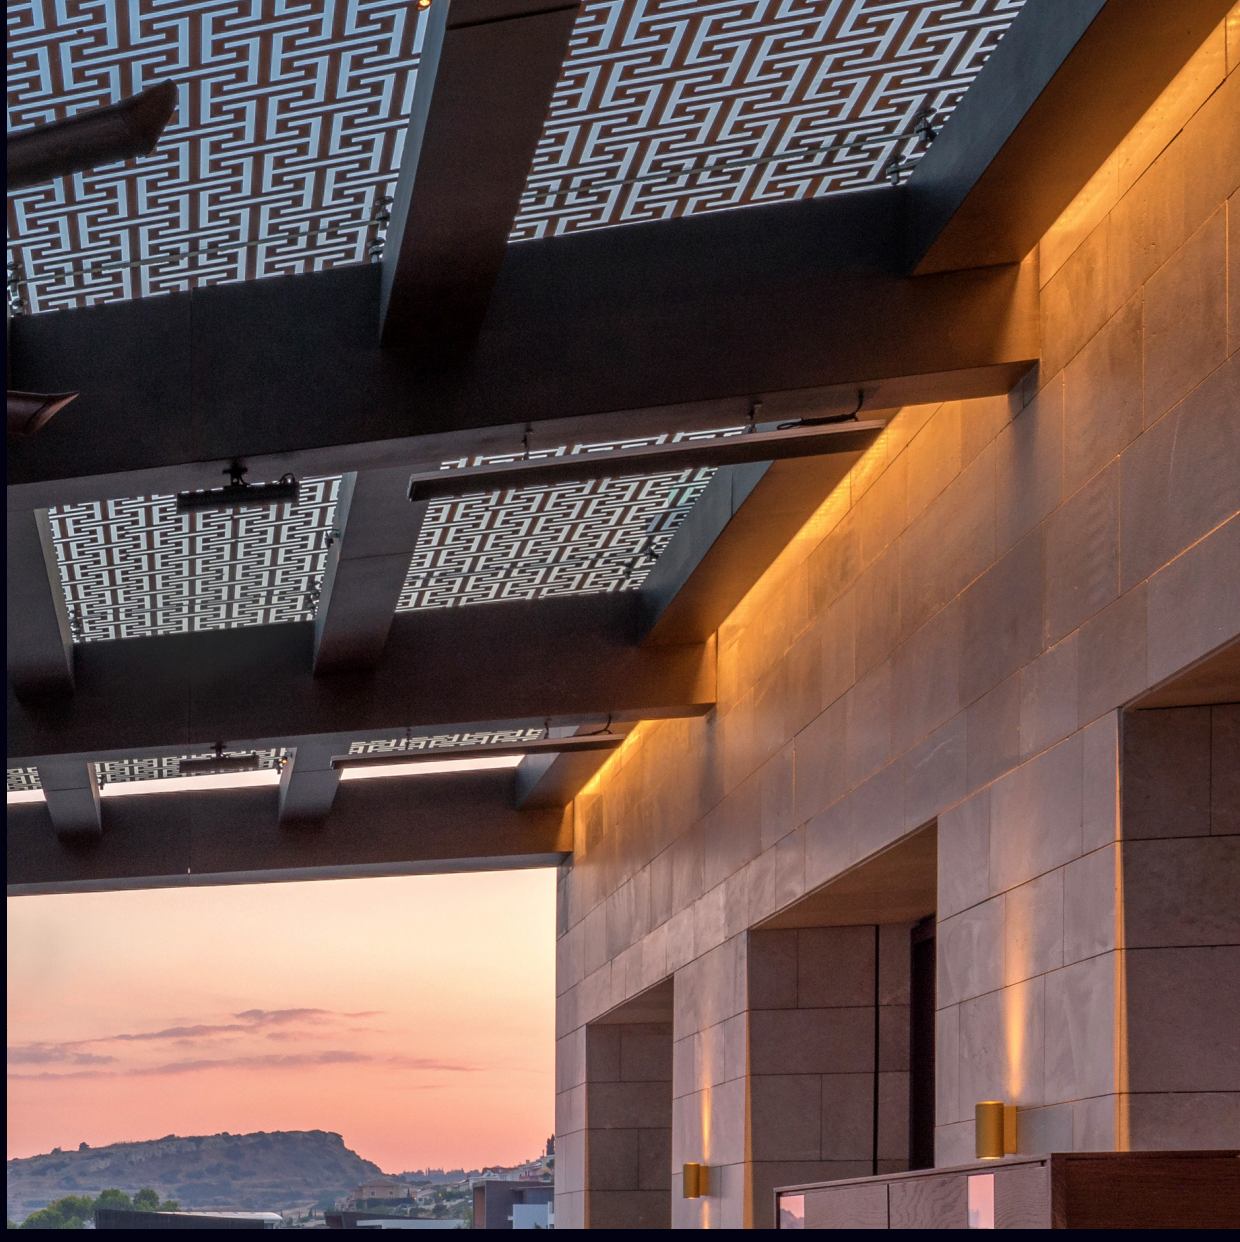

Amara Hotel, Cyprus

Amara Hotel, Cyprus
Lighting design by Damien McKay, Light 360

F Grazer IP20
LED linear lighting system with high-power LEDs with narrow elliptical beam lenses

Damien McKay of Light 360 in Belfast specified a variety of Radiant linear systems, including the F Grazer, for the 5 star Amara Hotel in Cyprus.

The system was specified to graze the stone-clad wall surfaces in the hotel's Michelin starred Ristorante Locatelli with a warm wash of light.

The Radiant F Grazer was fitted with narrow elliptical beam lenses and anti-glare snoots.

The F Grazer system was developed for use in a wide variety of hospitality lighting projects, to produce surface grazing effects where a minimal and cost-effective solution is required.

Radiant's 3D LED Flex 40 IP20 system, with high power LEDs and narrow elliptical beam lenses, was used to provide a light graze effect down the columns on the interior of the hotel.

The system's innovative design incorporates friction ball-joints between the heatsink modules, making it flexible in 3 dimensions and easily hand-bendable on-site. Adjustable angle brackets allow for the modules to be aimed precisely, to graze the light perfectly down the columns.